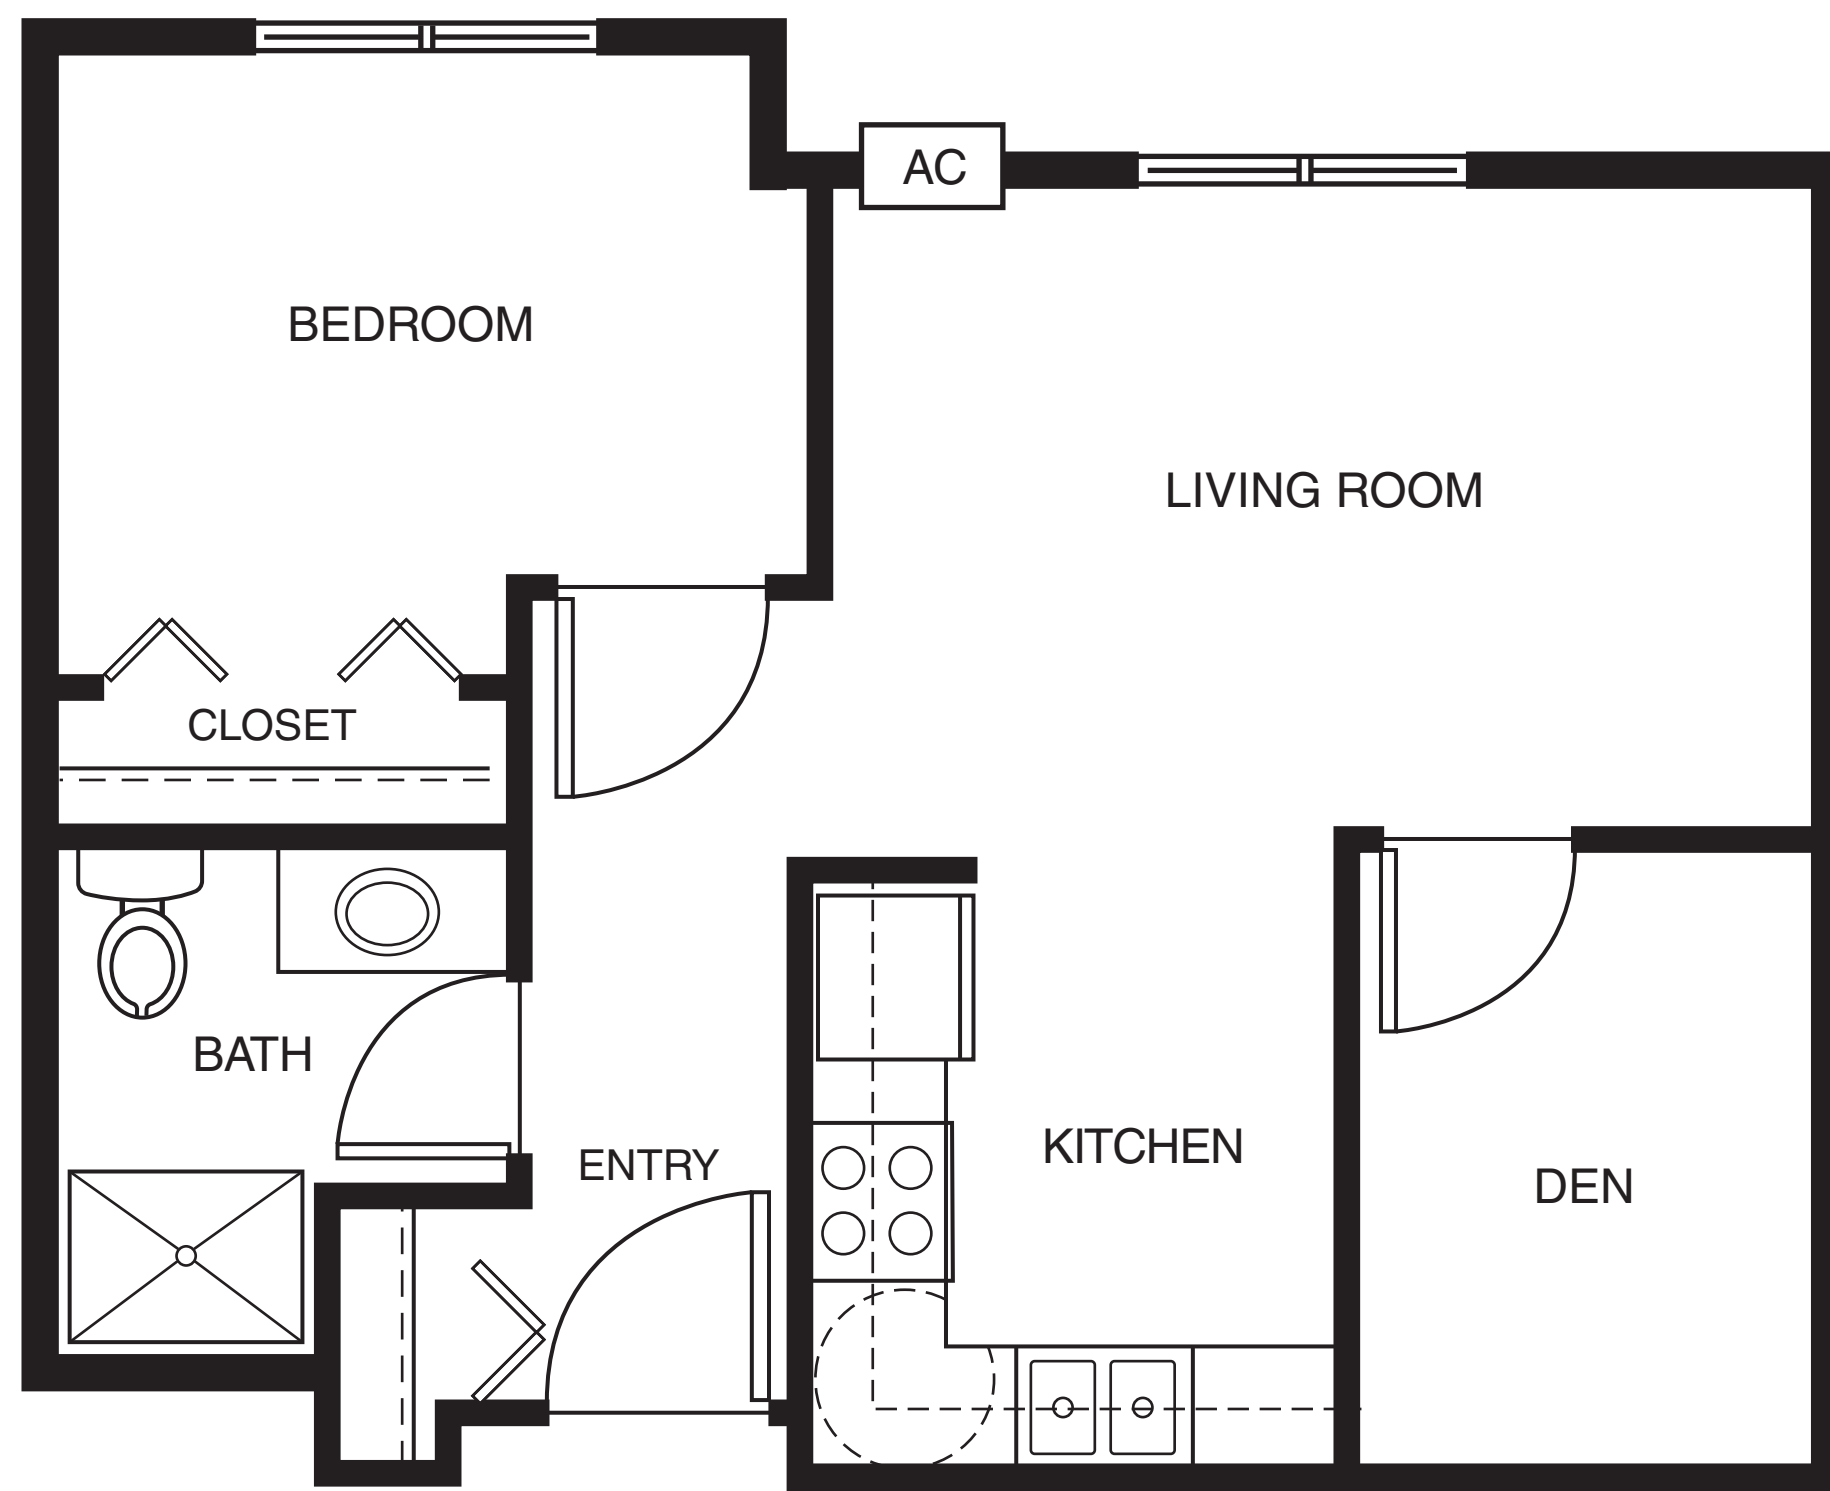

CountrySide

C. Deluxe

\$2,936/month

1 Bedroom + Den / 1 Bath

605 Square Feet

Room sizes may vary

ECUMEN[®]

CountrySide

C. Deluxe

\$2,936/month

1 Bedroom + Den / 2 Bath

706 Square Feet

Room sizes may vary

ECUMEN[®]

CountrySide

D. Choice

\$3,002/month

2 Bedroom / 1 Bath

747 Square Feet

Room sizes may vary

ECUMEN®

CountrySide

E. Superior

\$3,085/month

Room sizes may vary