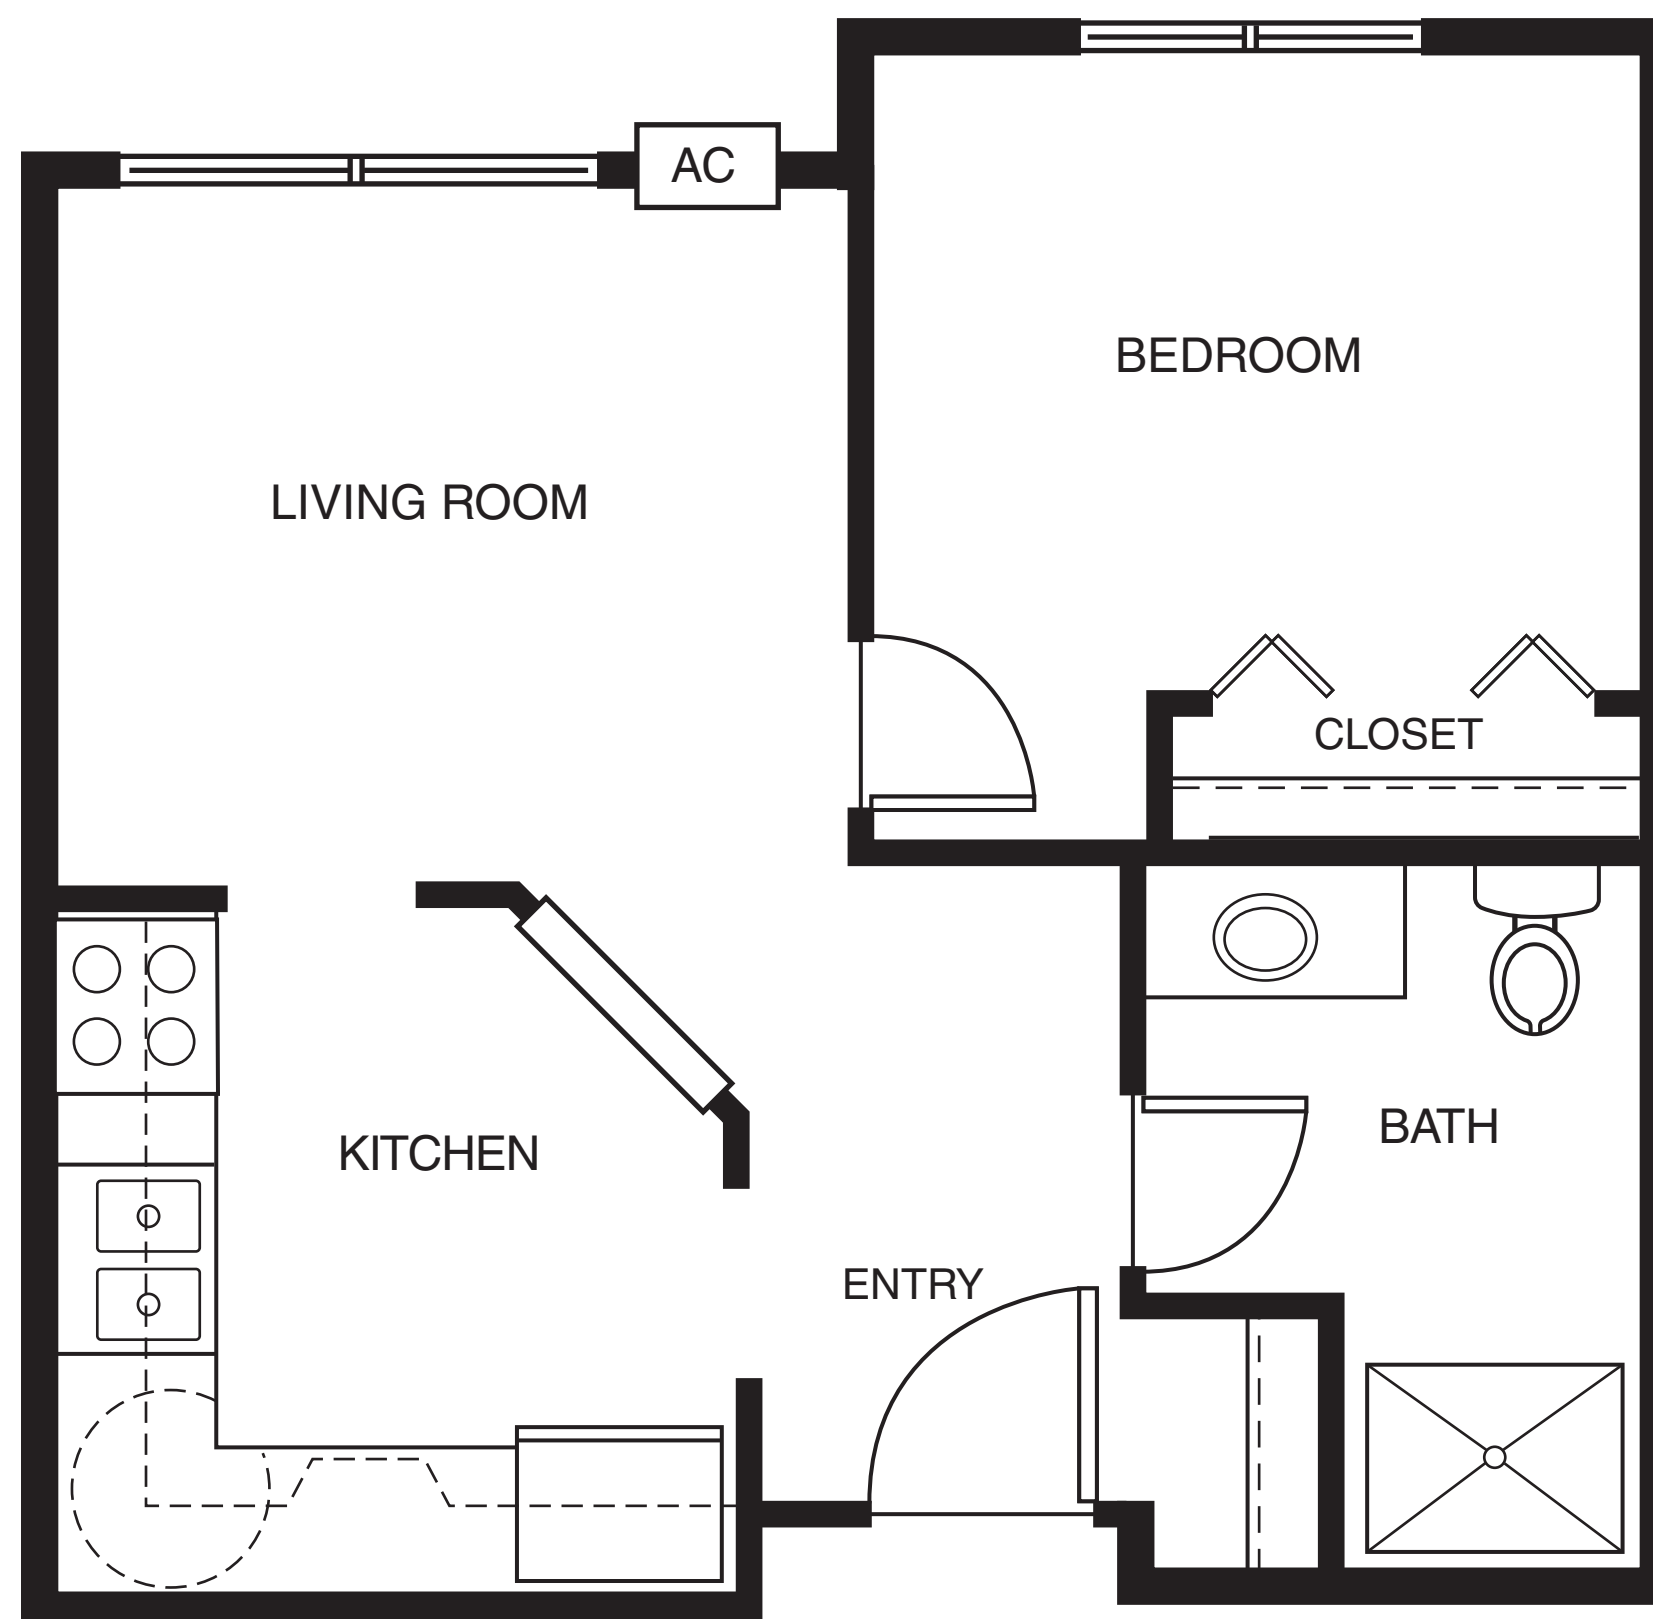

ECUMEN[®]

CountrySide

B. Premier

\$2,786/month

1 Bedroom / 1 Bath

528 Square Feet

Room sizes may vary

ECUMEN®

CountrySide

C. Deluxe

\$2,936/month

1 Bedroom + Den / 1 Bath

605 Square Feet

Room sizes may vary

ECUMEN[®]

CountrySide

C. Deluxe

\$2,936/month

1 Bedroom + Den / 2 Bath

706 Square Feet

Room sizes may vary

ECUMEN[®]

CountrySide

D. Choice

Room sizes may vary