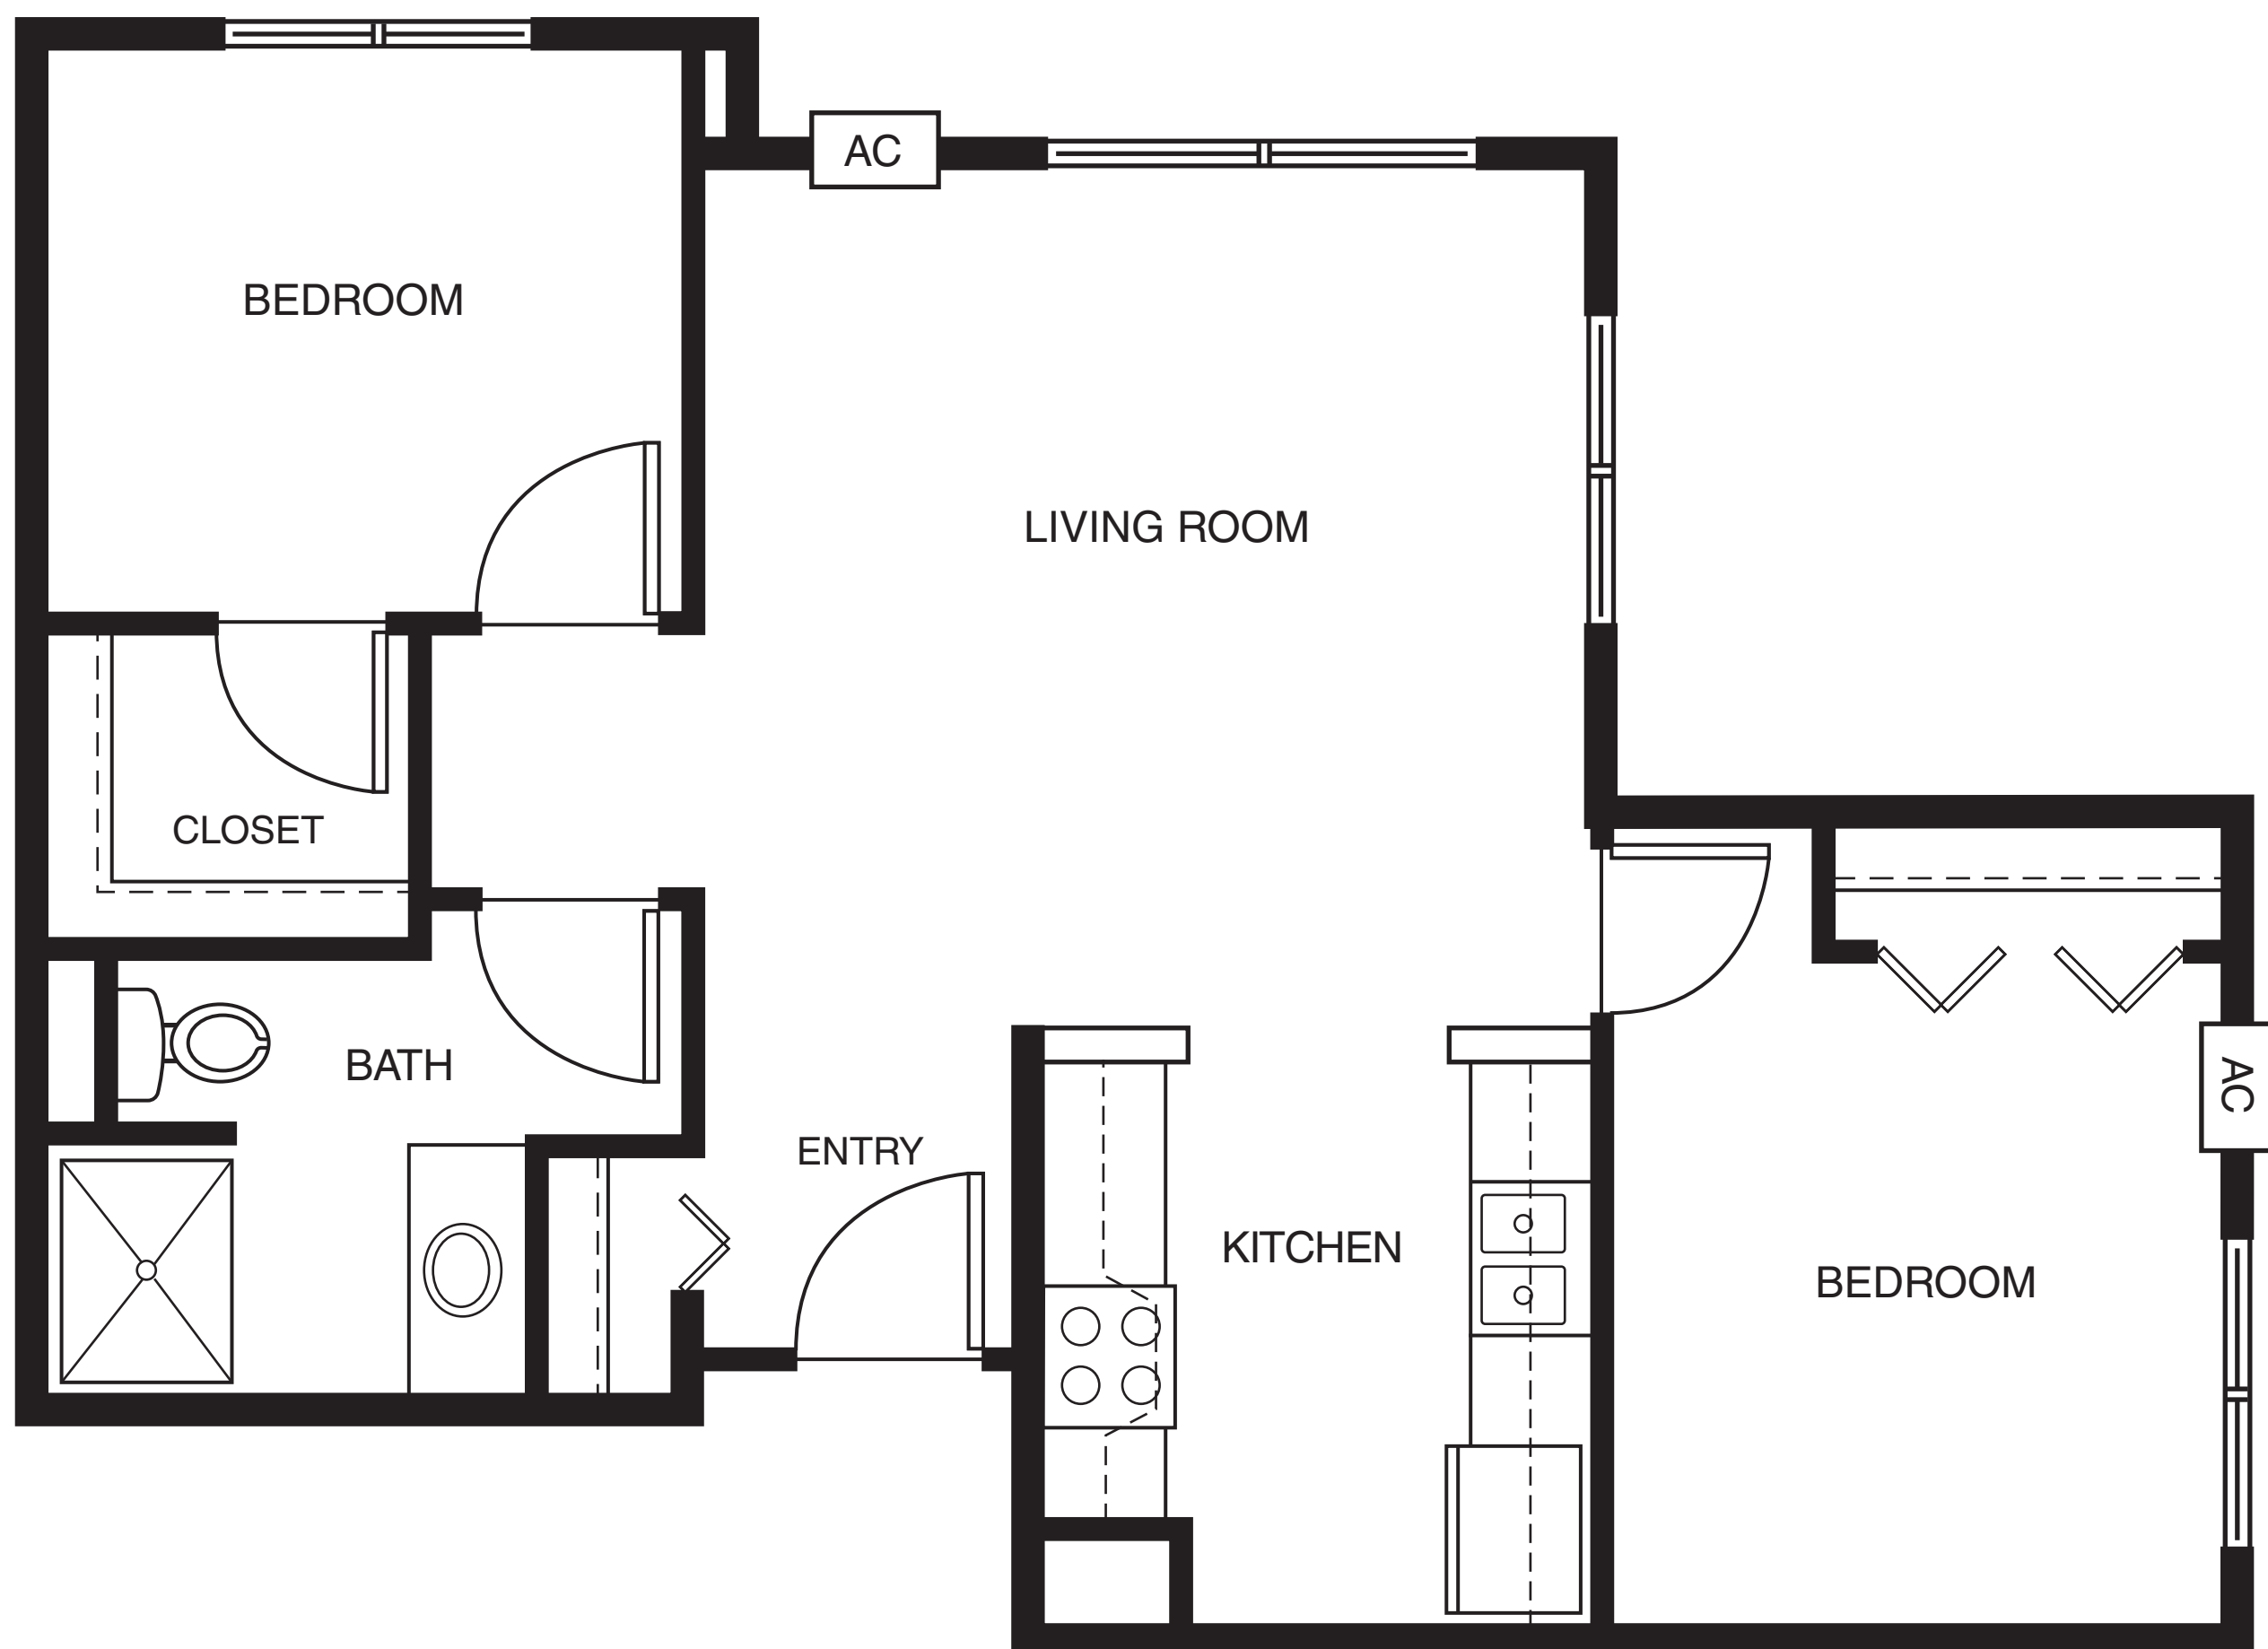

C. Deluxe

\$2,936/month

1 Bedroom + Den / 2 Bath

706 Square Feet

Room sizes may vary

ECUMEN[®]

CountrySide

D. Choice

\$3,002/month

2 Bedroom / 1 Bath

747 Square Feet

Room sizes may vary

ECUMEN®

CountrySide

E. Superior

\$3,085/month

2 Bedroom / 2 Bath

755 Square Feet

Room sizes may vary

ECUMEN[®]

CountrySide

F. Grand

\$3,121/month

2 Bedroom / 1 Bath

886 Square Feet

Room sizes may vary

ECUMEN[®]

CountrySide

F. Grand

\$3,121/month

2 Bedroom / 2 Bath

882 Square Feet