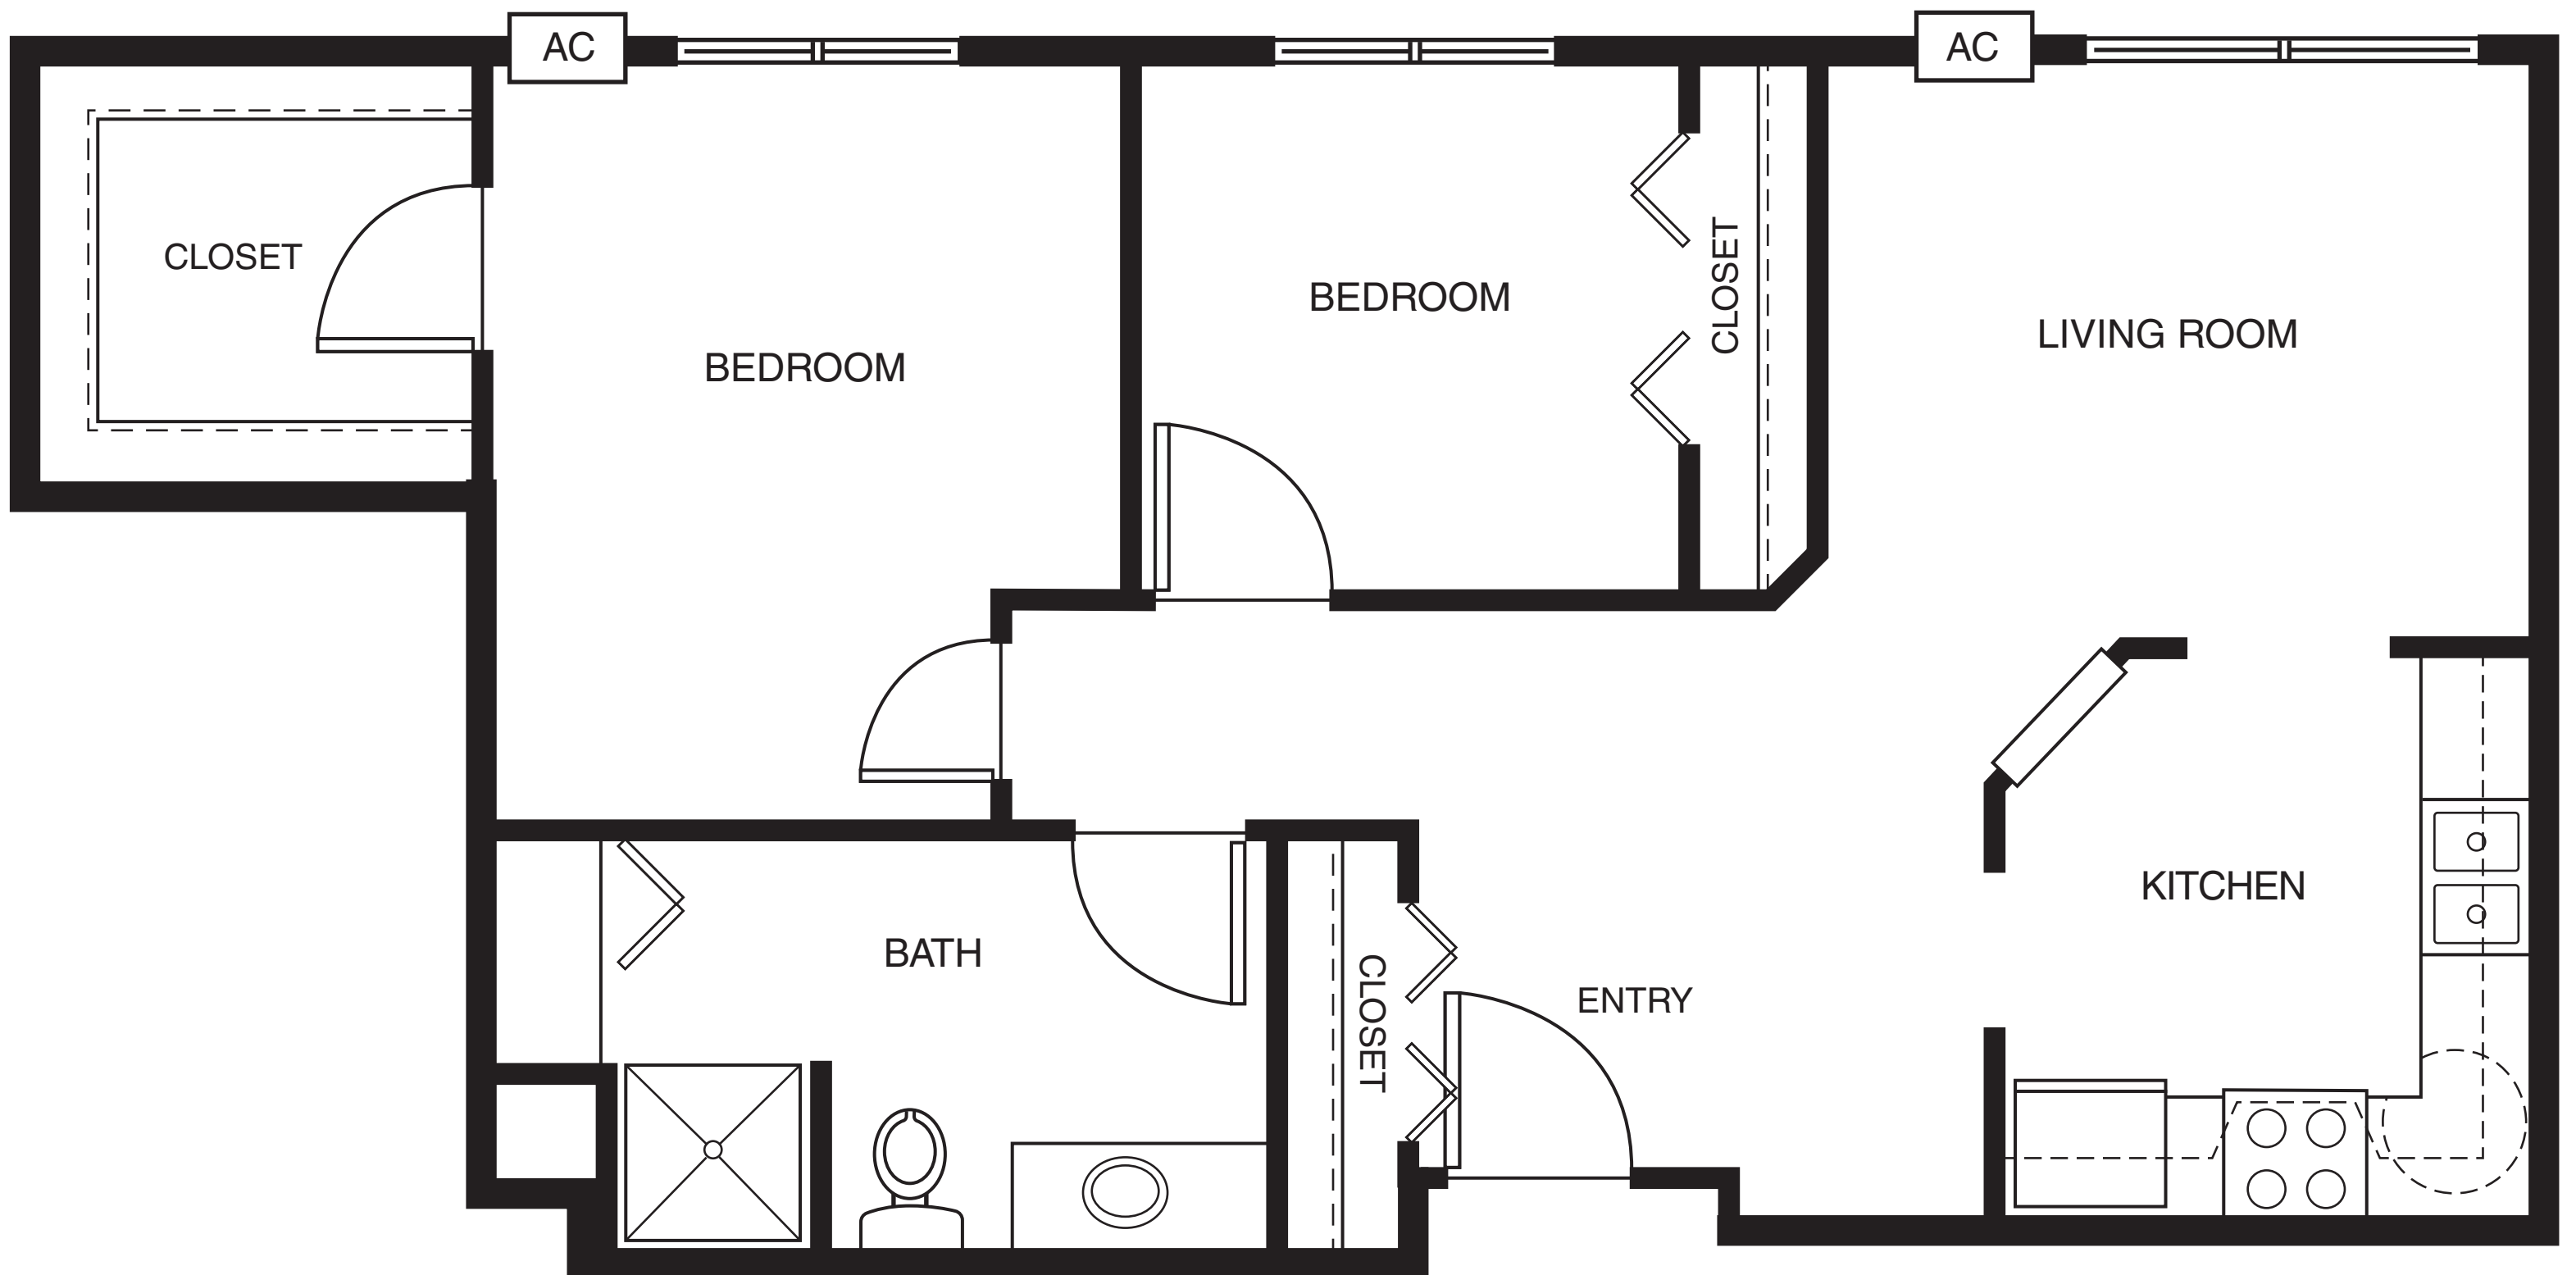

\$3,002/month

2 Bedroom / 1 Bath

747 Square Feet

Room sizes may vary

ECUMEN®

CountrySide

E. Superior

\$3,085/month

2 Bedroom / 2 Bath

755 Square Feet

Room sizes may vary

ECUMEN[®]

CountrySide

F. Grand

\$3,121/month

2 Bedroom / 1 Bath

886 Square Feet

Room sizes may vary

ECUMEN[®]

CountrySide

F. Grand

\$3,121/month

2 Bedroom / 2 Bath

882 Square Feet

Room sizes may vary