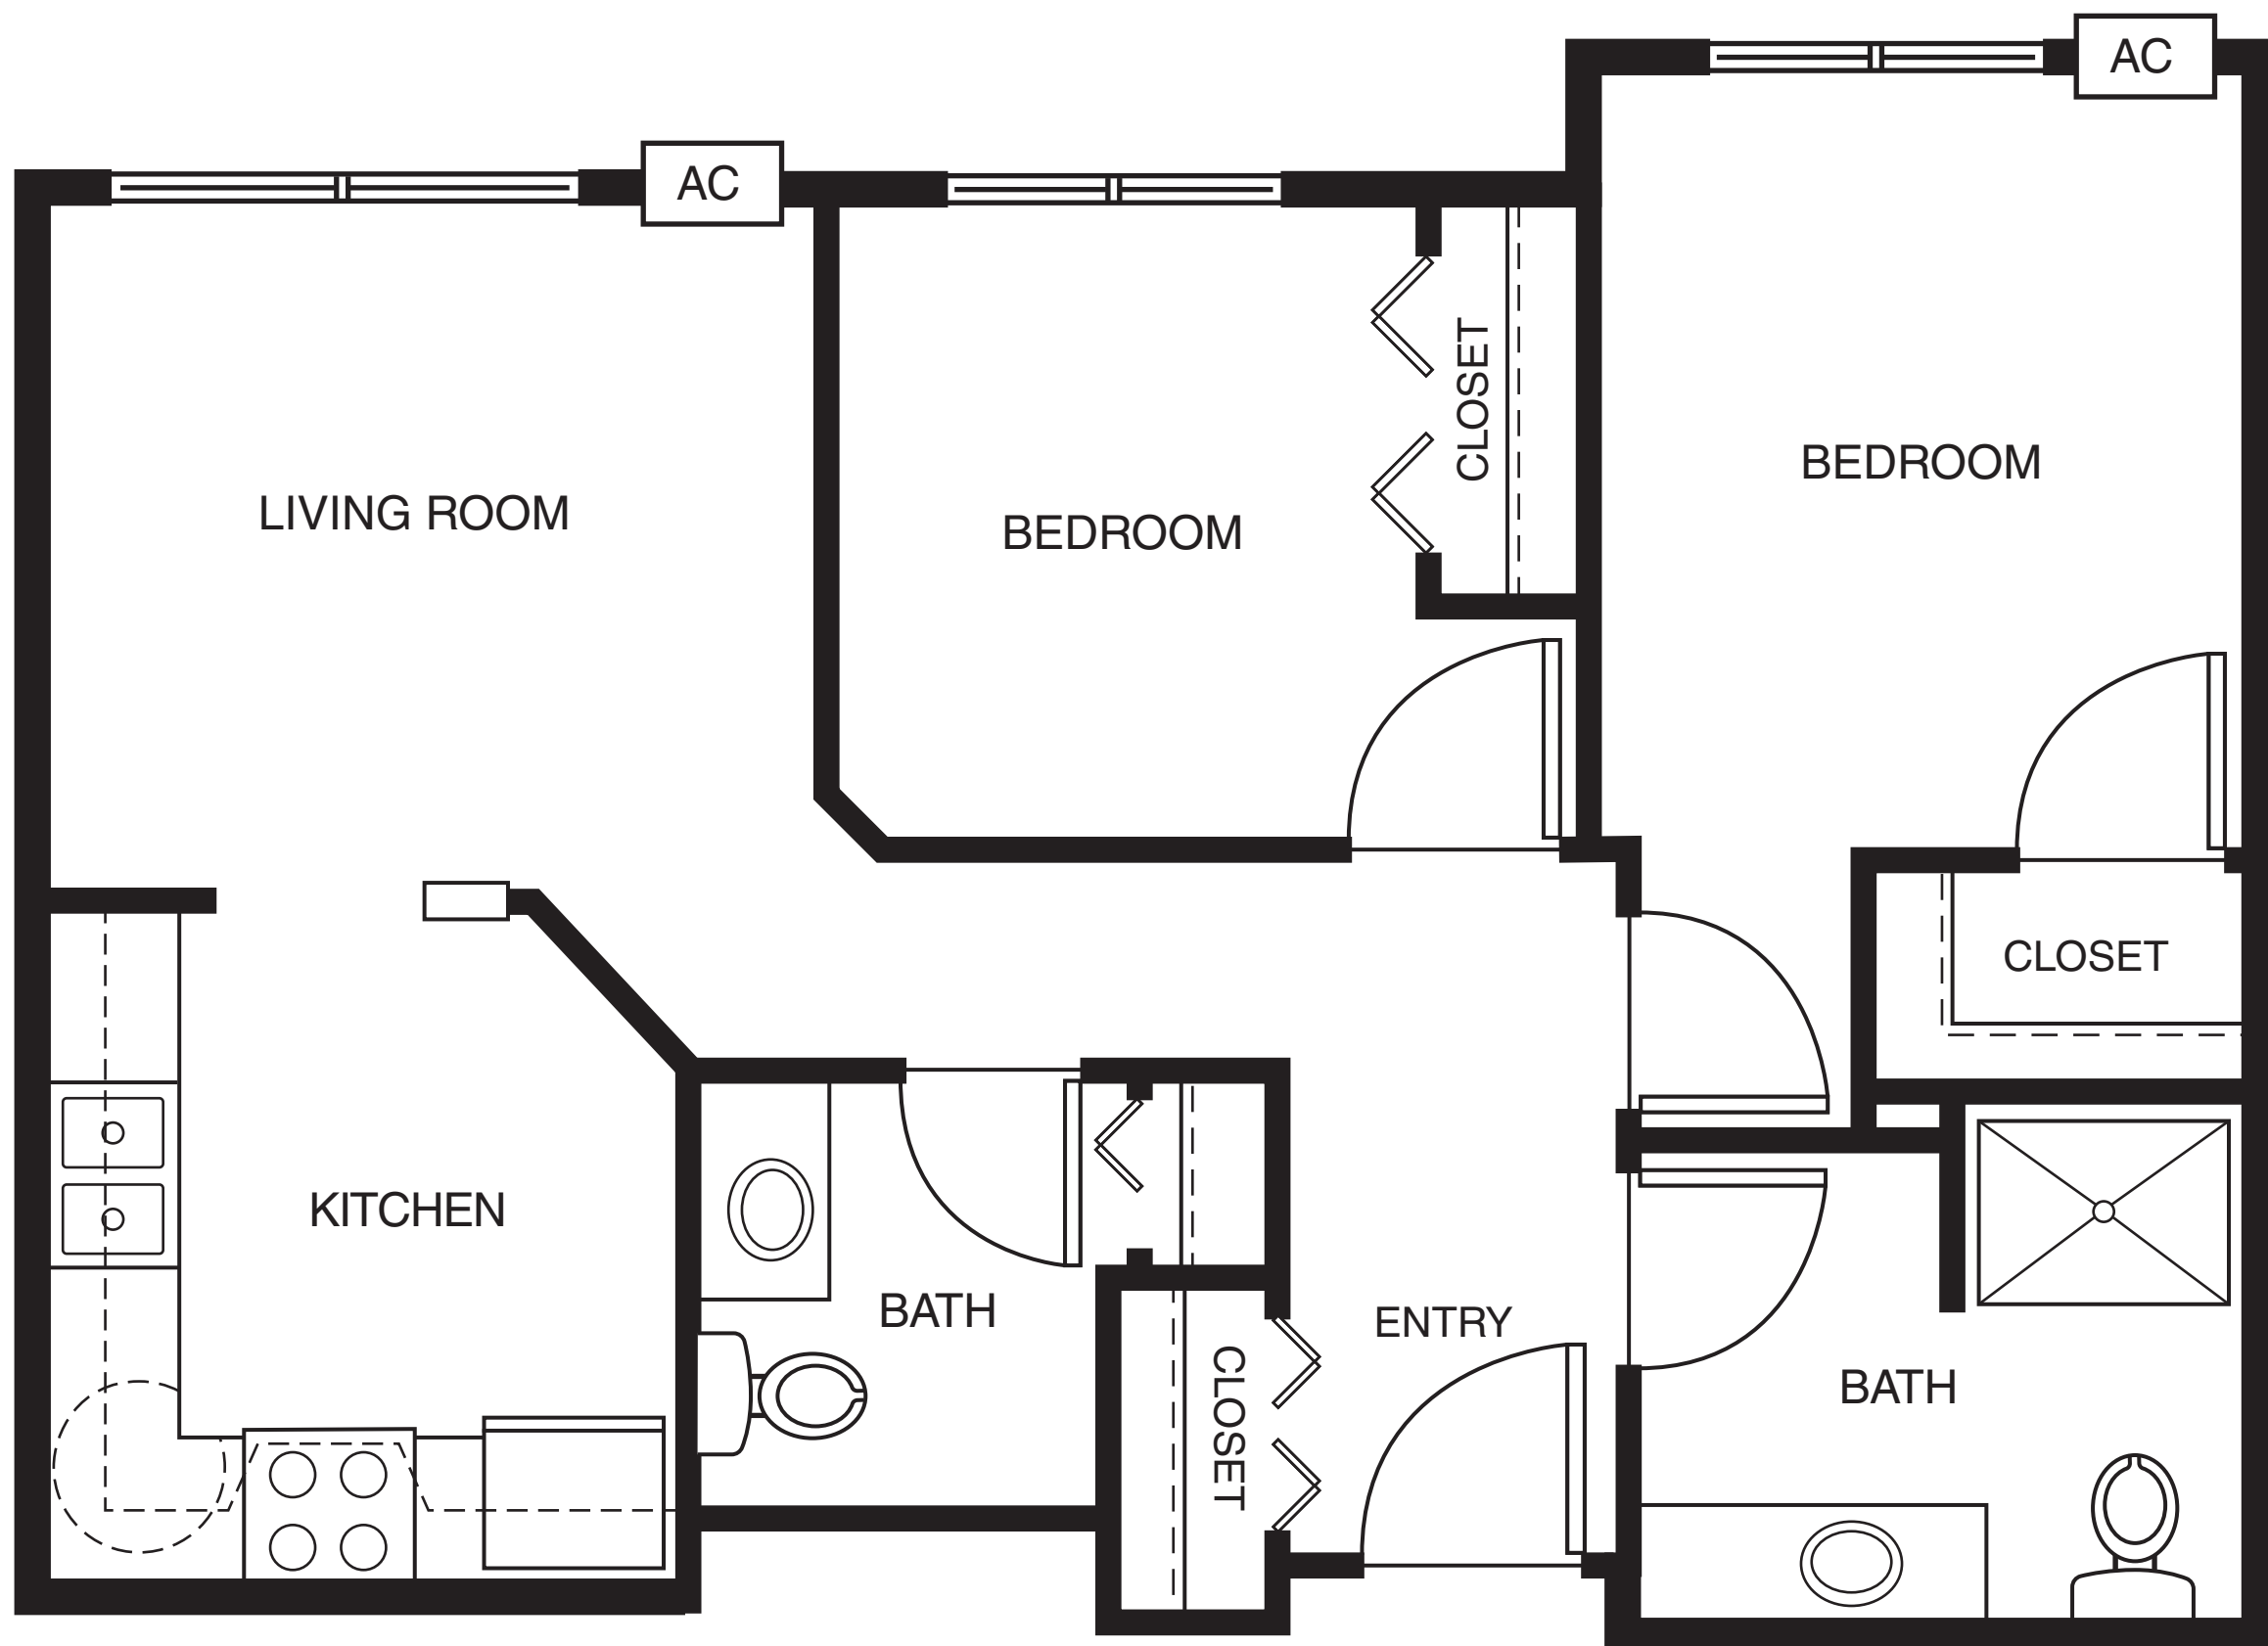

\$3,002/month

2 Bedroom / 1 Bath

747 Square Feet

Room sizes may vary

ECUMEN®

CountrySide

E. Superior

\$3,085/month

2 Bedroom / 2 Bath

755 Square Feet

Room sizes may vary

ECUMEN[®]

CountrySide

F. Grand

\$3,121/month

2 Bedroom / 1 Bath

886 Square Feet

Room sizes may vary

ECUMEN[®]

CountrySide

F. Grand

\$3,121/month

2 Bedroom / 2 Bath

882 Square Feet

Room sizes may vary