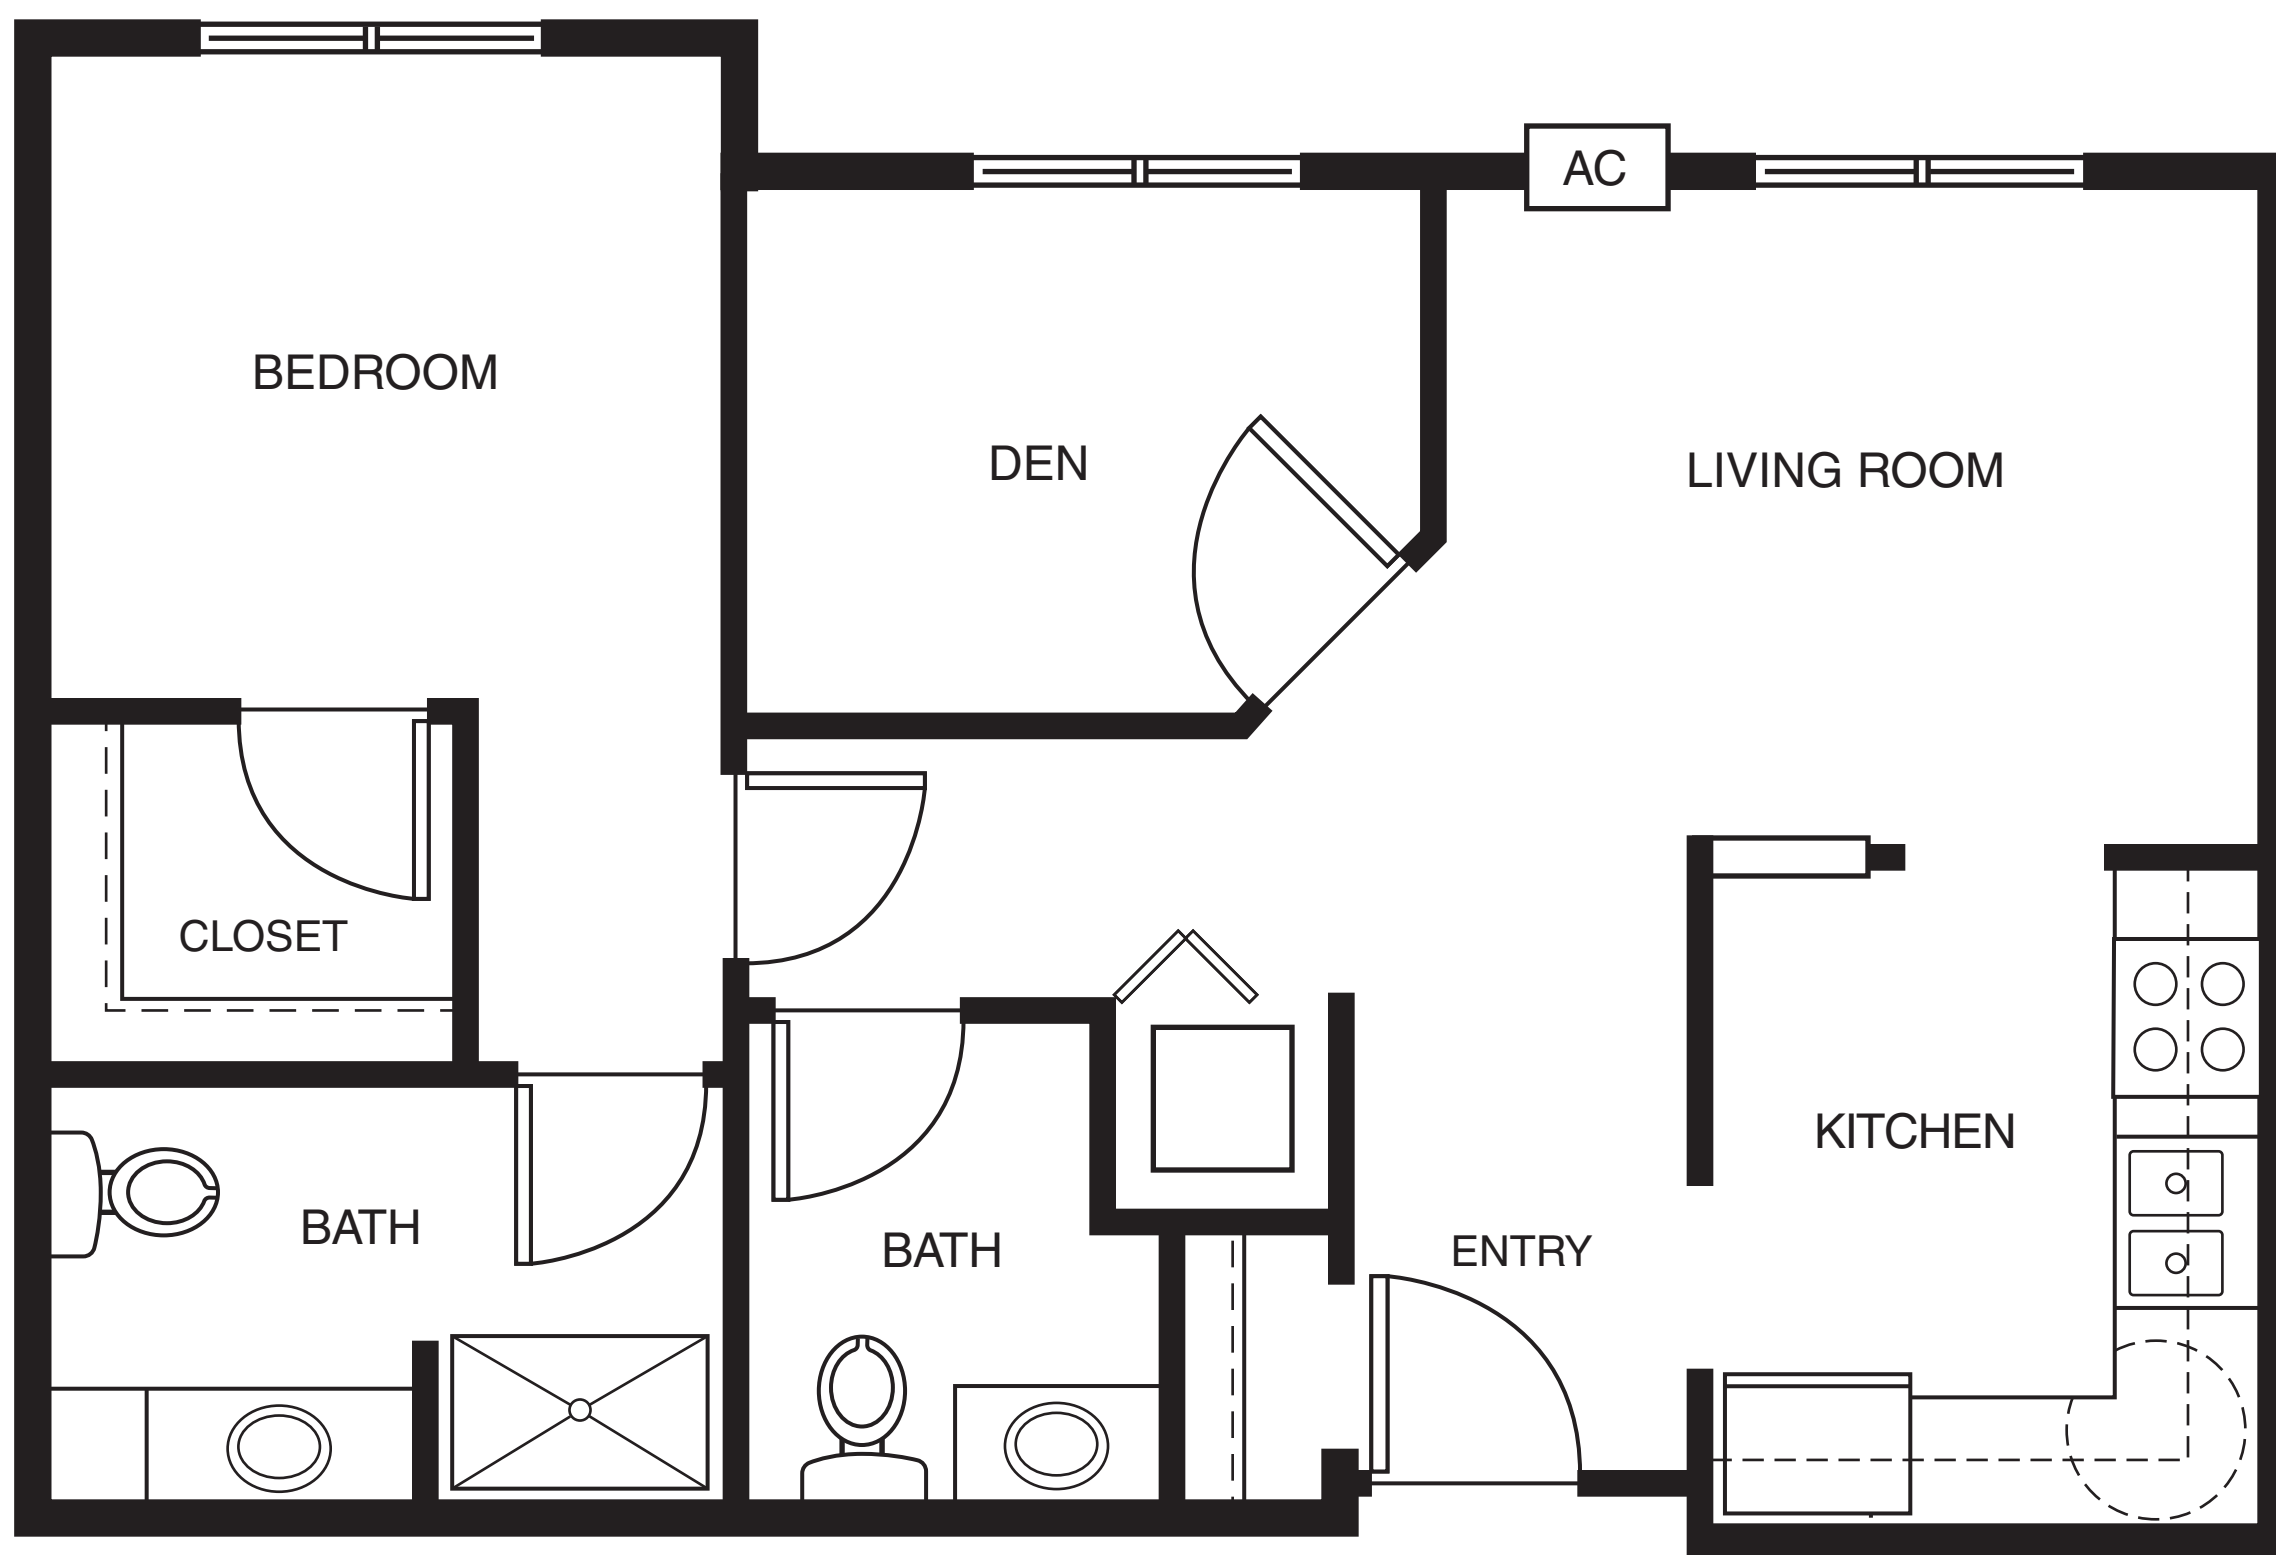

CountrySide

C. Deluxe

\$2,936/month

1 Bedroom + Den / 1 Bath

605 Square Feet

Room sizes may vary

ECUMEN[®]

CountrySide

C. Deluxe

\$2,936/month

1 Bedroom + Den / 2 Bath

706 Square Feet

Room sizes may vary

ECUMEN[®]

CountrySide

D. Choice

\$3,002/month

2 Bedroom / 1 Bath

747 Square Feet

Room sizes may vary

ECUMEN®

CountrySide

E. Superior

\$3,085/month

Room sizes may vary