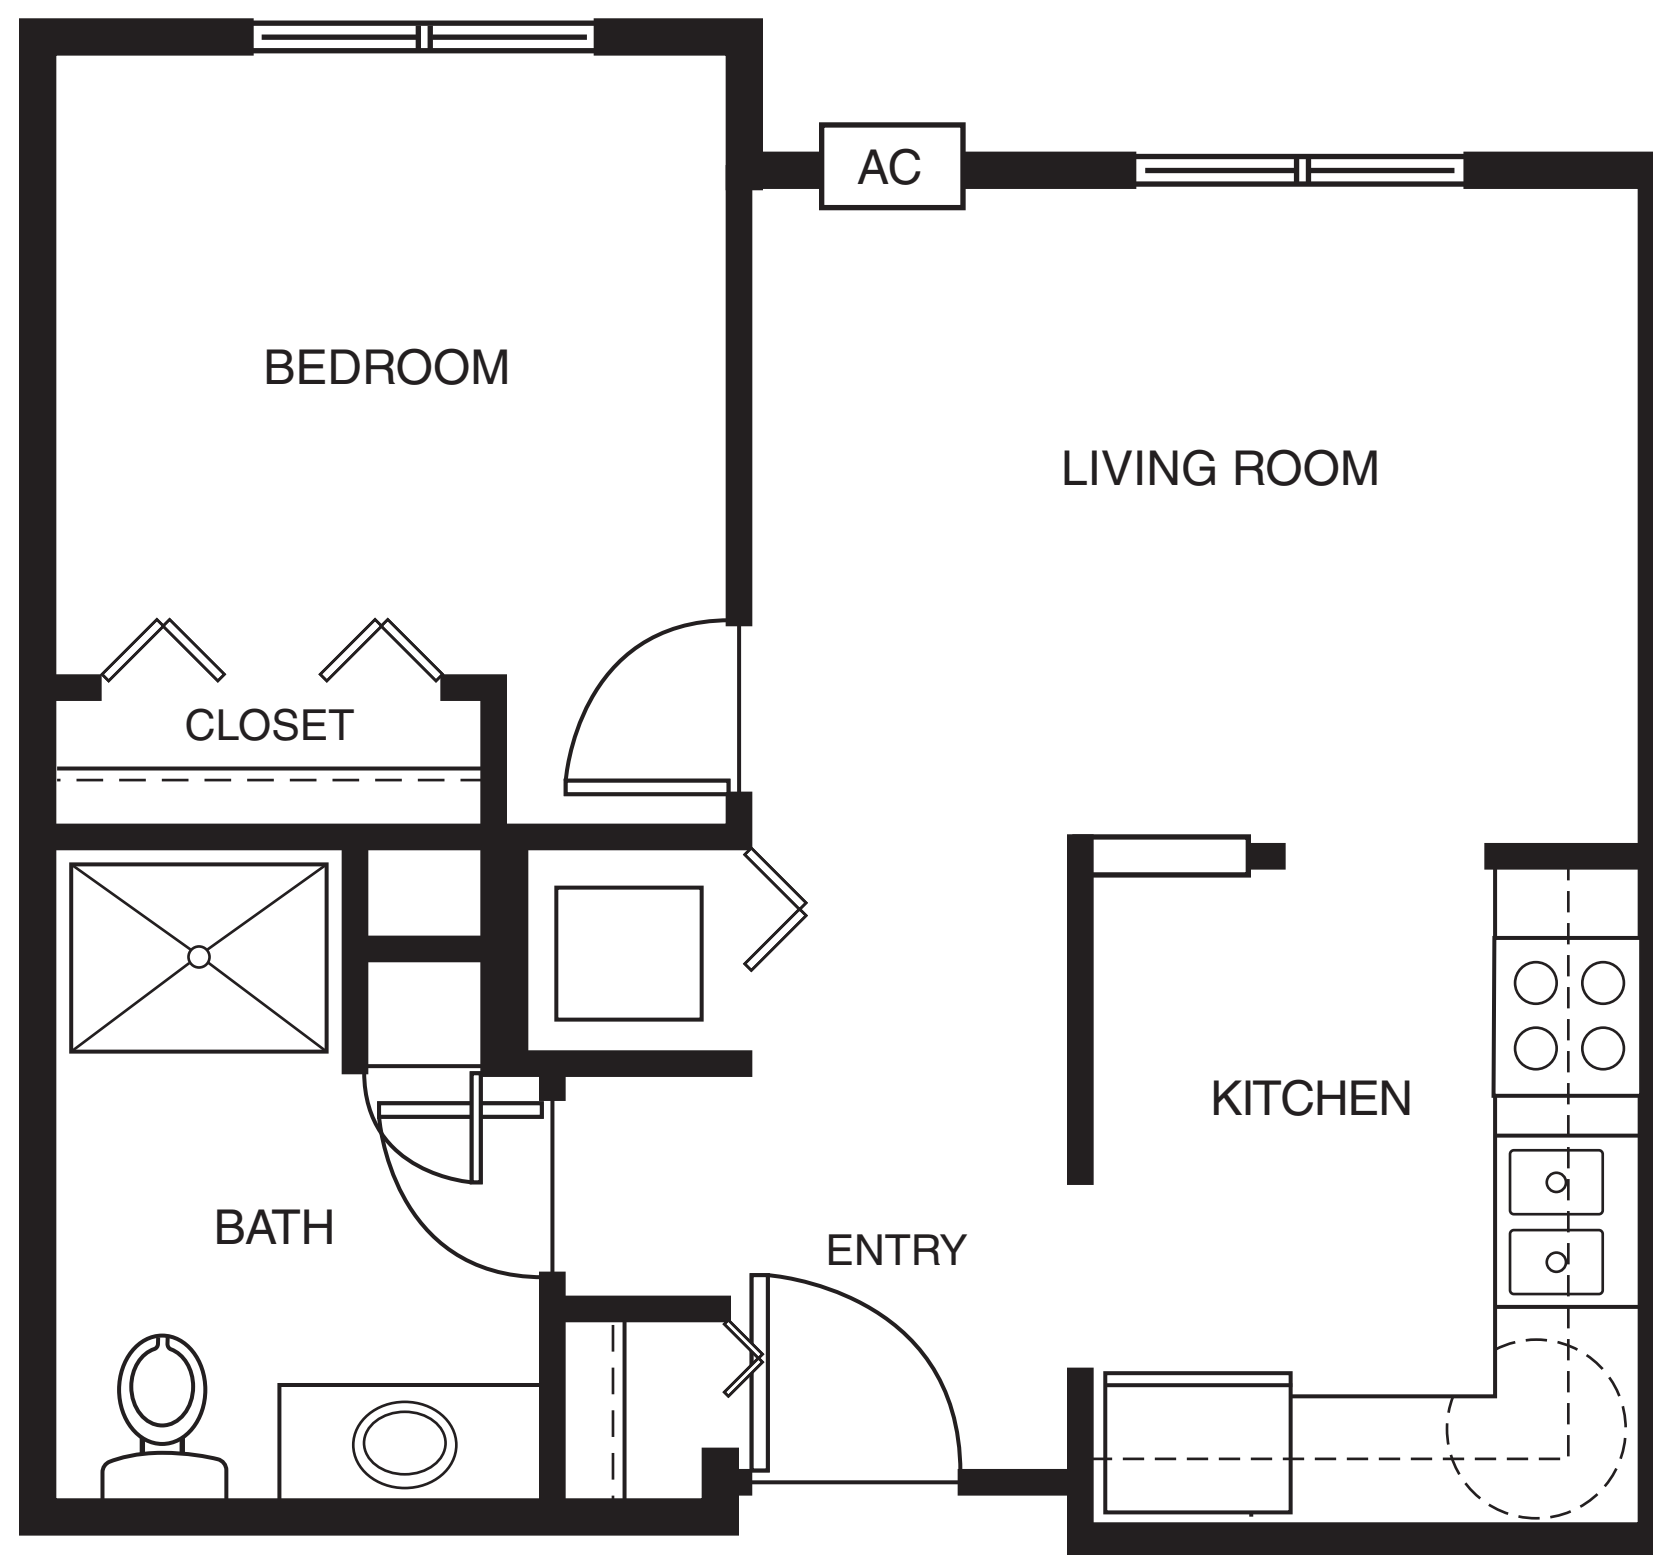

ECUMEN®

CountrySide

A. Select

Assisted Living

\$2,704/month

1 Bedroom / 1 Bath

514 Square Feet

Room sizes may vary

ECUMEN[®]

CountrySide

B. Premier

\$2,786/month

1 Bedroom / 1 Bath

528 Square Feet

Room sizes may vary

ECUMEN®

CountrySide

C. Deluxe

\$2,936/month

1 Bedroom + Den / 1 Bath

605 Square Feet

Room sizes may vary

ECUMEN[®]

CountrySide

C. Deluxe

\$2,936/month

1 Bedroom + Den / 2 Bath

706 Square Feet

Room sizes may vary

ECUMEN[®]

CountrySide

D. Choice